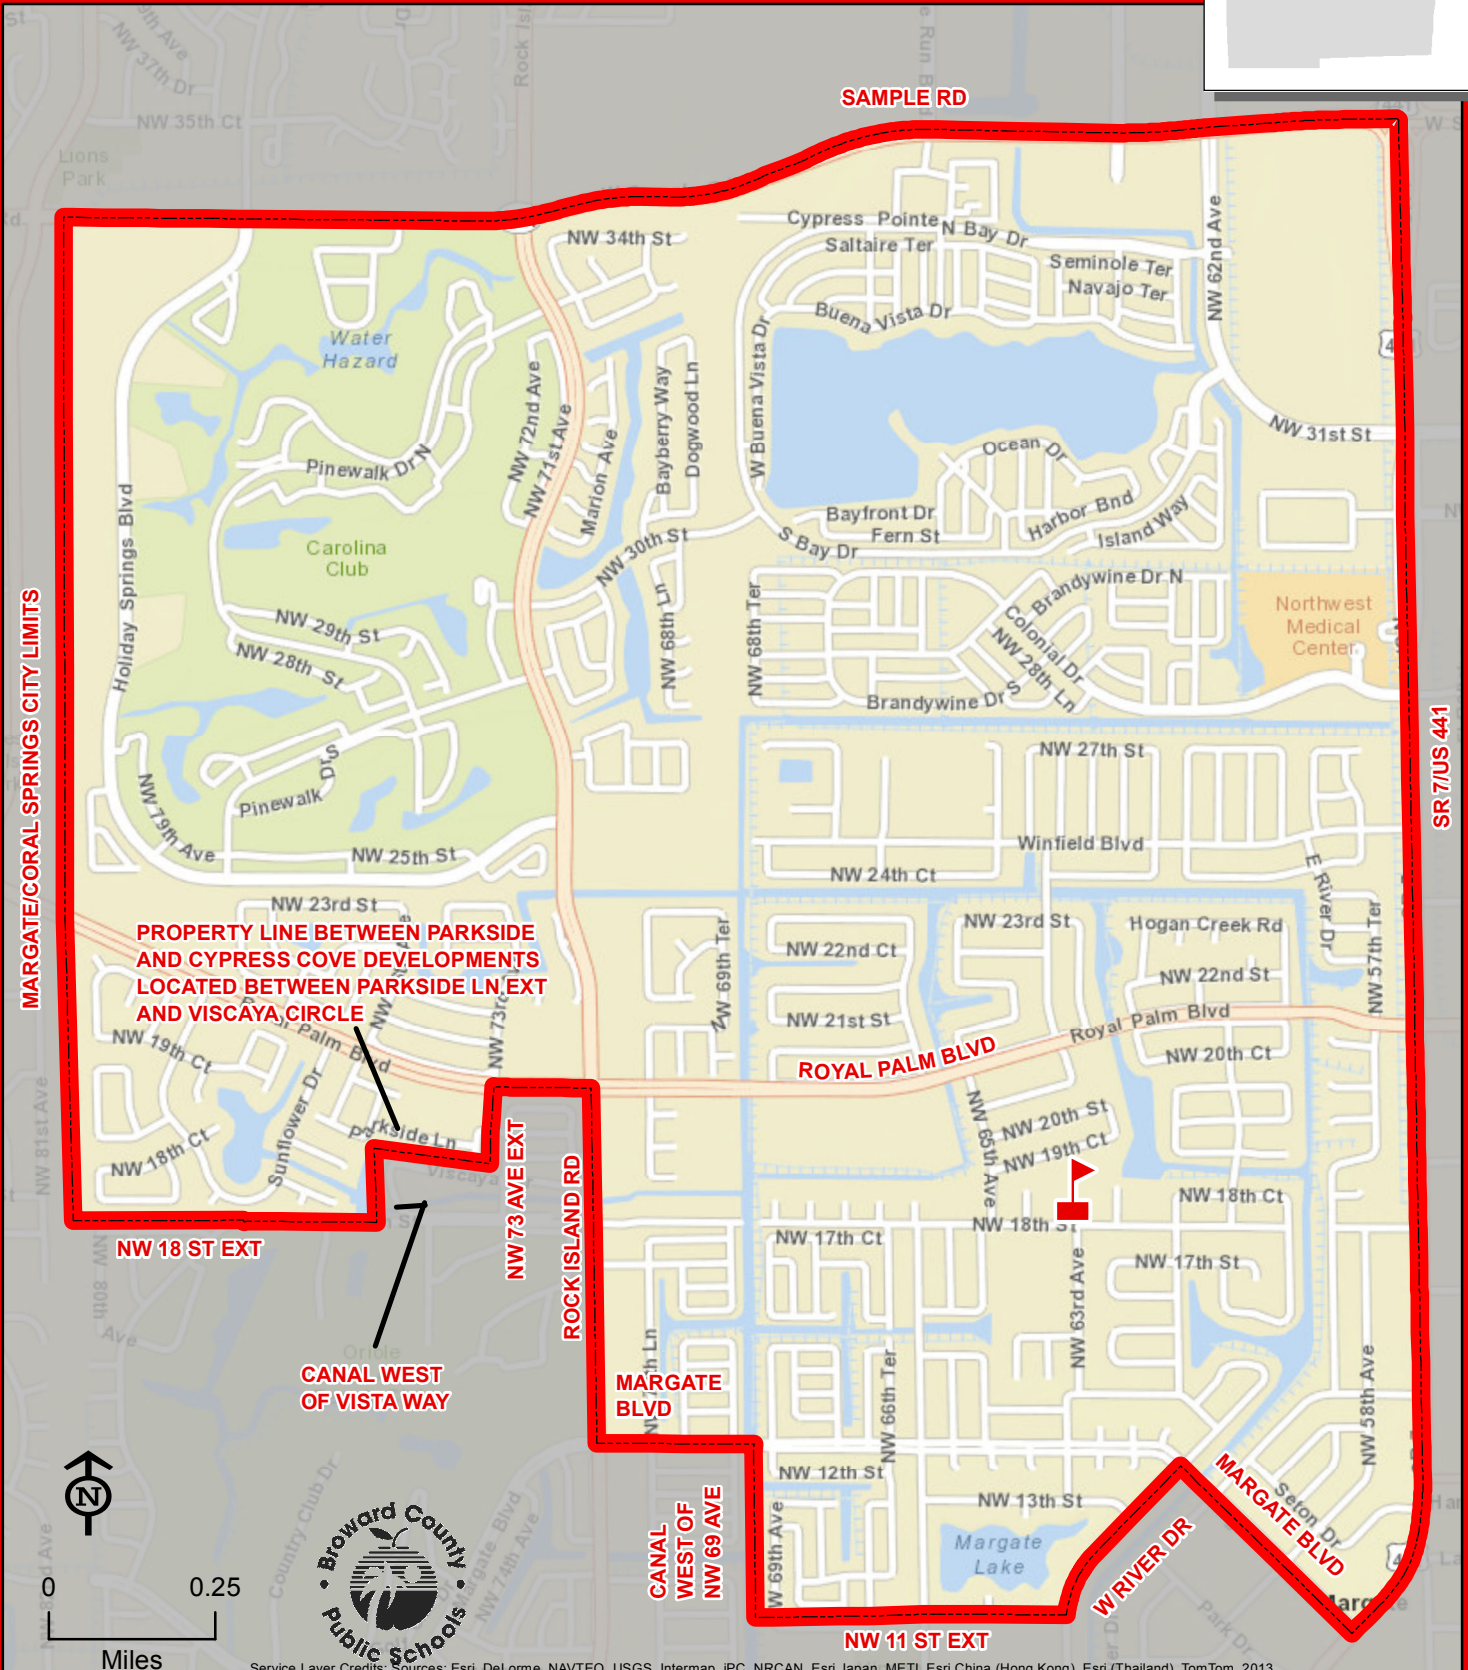

MARGATE ELEMENTARY SCHOOL

6300 NW 18 STREET
MARGATE, FLORIDA 33063
754-322-6900

MARGATE/CORAL SPRINGS CITY LIMITS

SR 7/US 441

MARGATE

Service Layer Credits: Sources: Esri, DeLorme, NAVTEQ, USGS, Intermap, IPC, NRCAN, Esri Japan, METI, Esri China (Hong Kong), Esri (Thailand), TomTom, 2013

THIS MAP IS FOR CONCEPTUAL PURPOSES ONLY AND SHOULD NOT BE USED FOR LEGAL BOUNDARY DETERMINATIONS